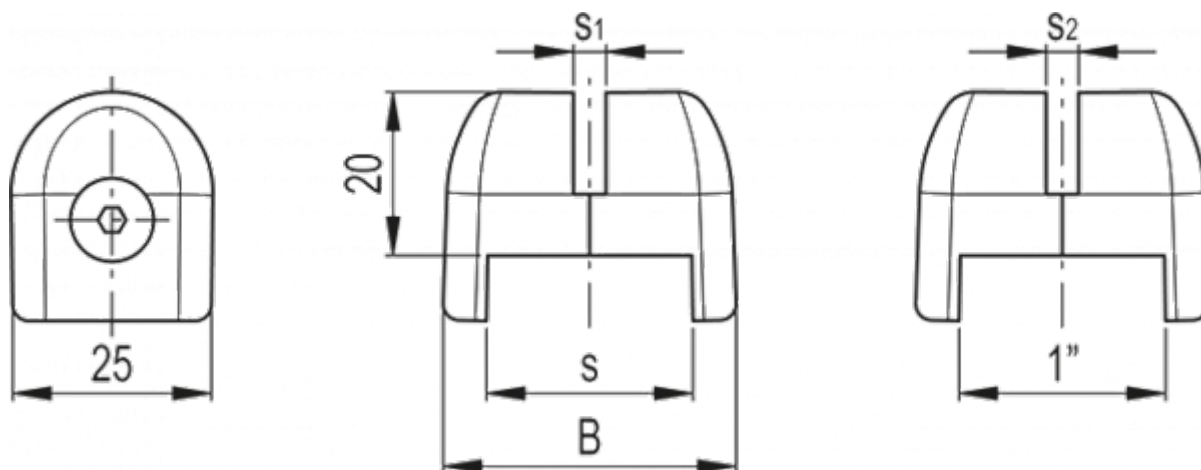

Data Sheet

Article number: 23100493769

Description: E+G Support clamp PPR.25-R-6-C9 - Black

Measures

B	= 38
C#(Nm)	= 2.5
s	= 25
s1	= 6
Weight in (g)	= 26